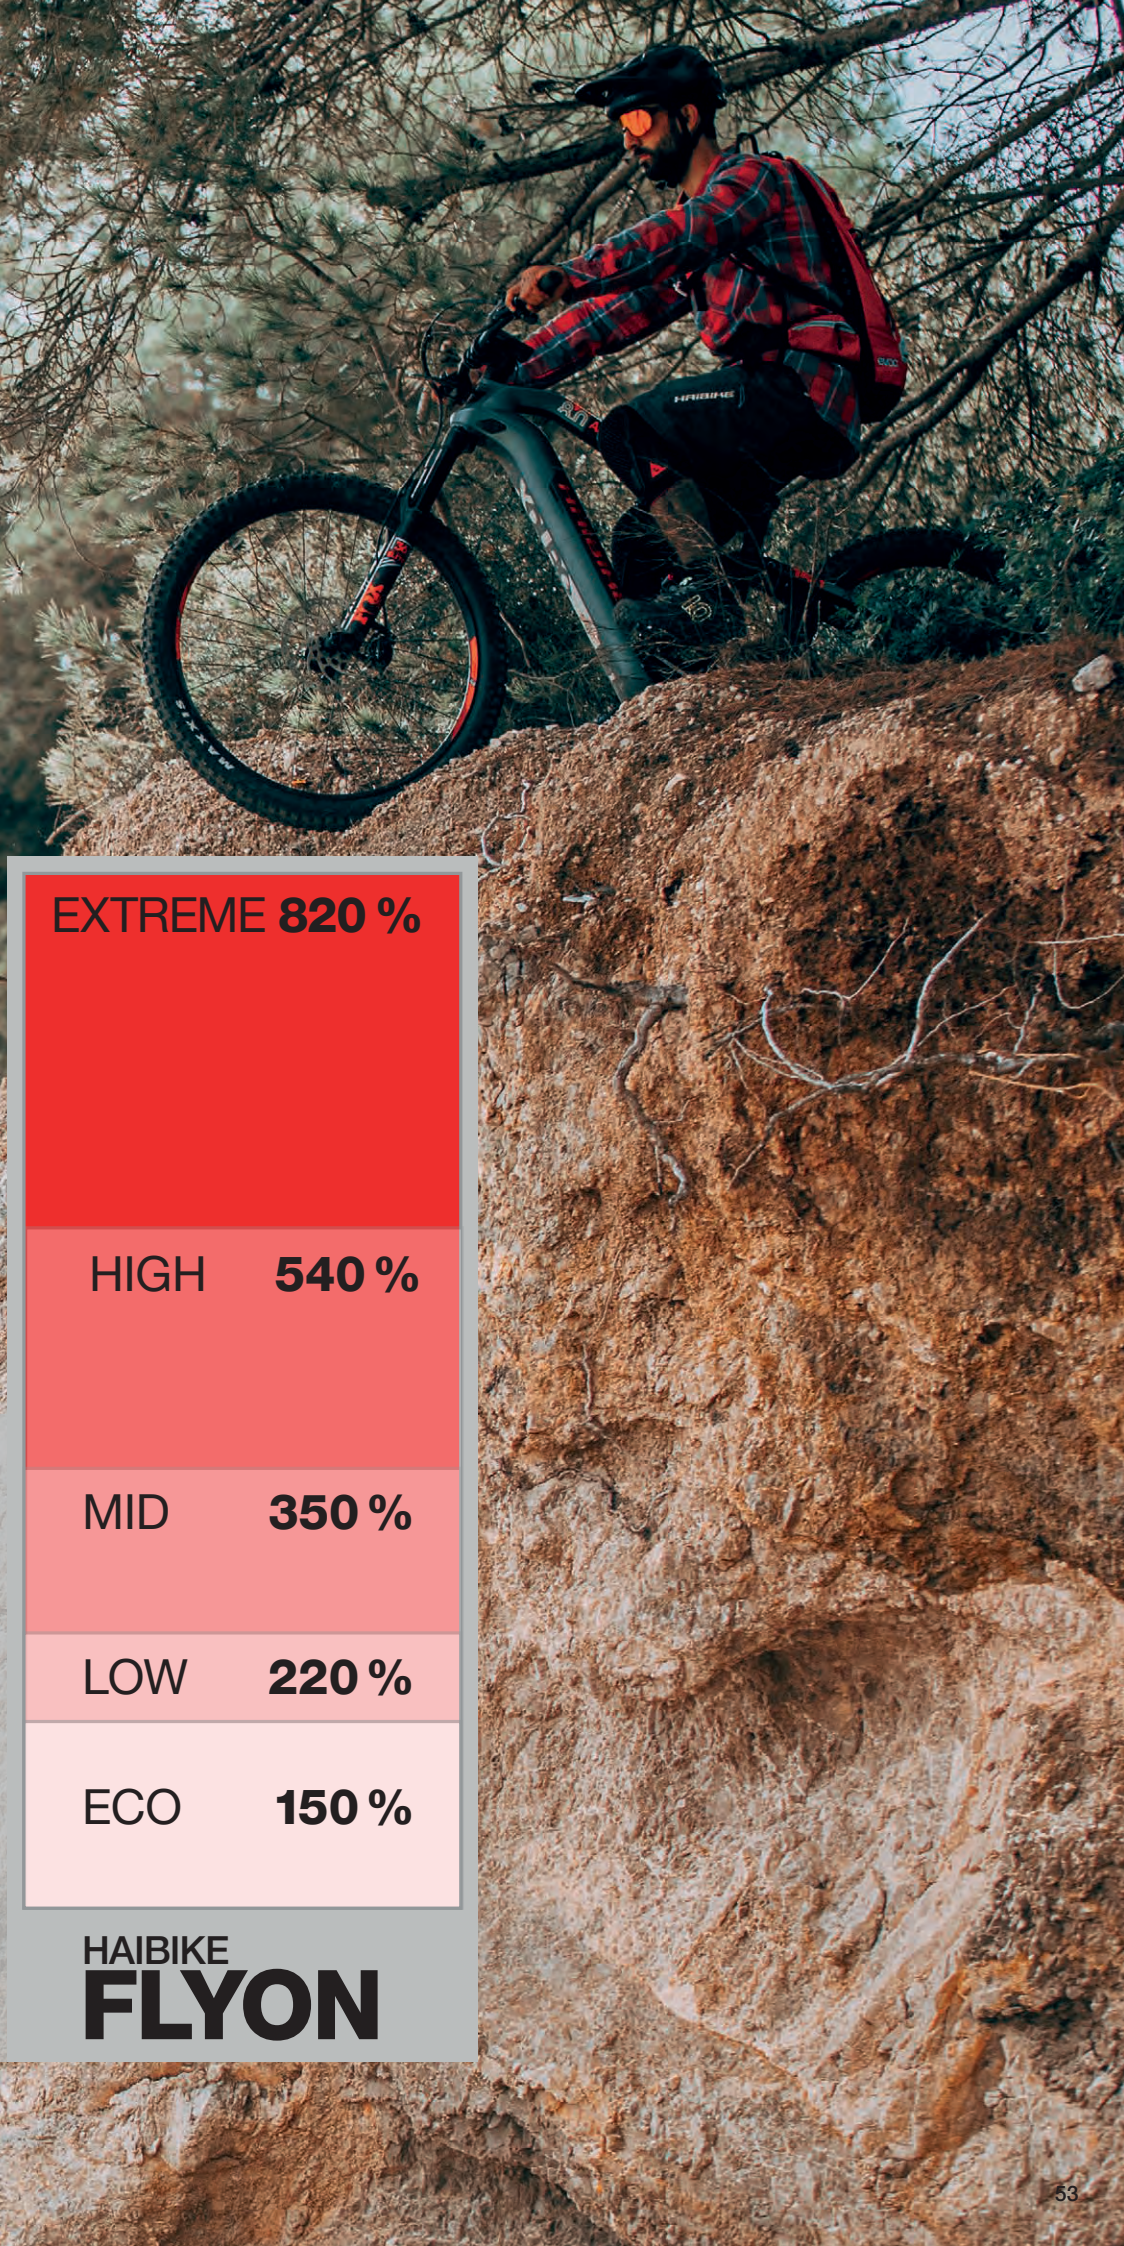

MOTOR COMPARISON

HIGH	280 %
STD	190 %
ECO	100 %
ECO +	50 %

YAMAHA
PW-ST

EXPW	360 %
HIGH	280 %
STD	190 %
ECO	100 %
ECO +	50 %

YAMAHA
PW-X2

TURBO	300 %
eMTB	120-300 %
TOUR	120 %
ECO	55 %

BOSCH
GEN 3

TURBO	340 %
eMTB	140-340 %
TOUR	140 %
ECO	60 %

BOSCH
GEN 4

EXTREME	820 %
HIGH	540 %
MID	350 %
LOW	220 %
ECO	150 %

HAIBIKE
FLYON